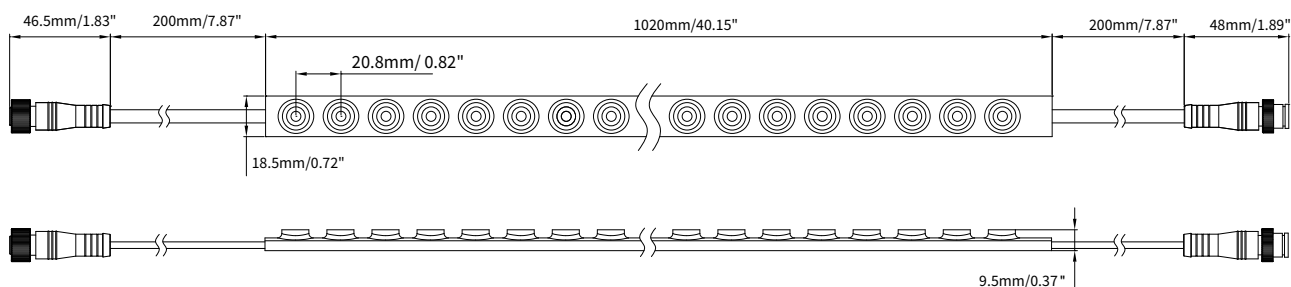

FEATURES

LED TYPE	2835
LED QUANTITY	48 LEDs/m
BEAM ANGLE	30°, 45°, 60°, 20°x45°
AVAILABLE LENGTH	5000mm
MOUNTING	Surface mounted
OPERATION TEMP	-25° C - +60° C
LAMP LIFE	50000 hrs
CUTTING INCREMENTS	125mm

ELECTRICAL DATA

POWER CONSUMPTION	18W/m,
LED VOLTAGE	24V DC
COLORS	2700K, 3000K, 3500K, 4000K
CRI	90+
LUMEN	103 lm/W

DIMENSION

ORDERING LOGIC

PRODUCT	OPTIC	COLOR TEMPERATURE	VOLTAGE	CUSTOM
LINEAR FLEX WASHER - (LFW)	30 - 30°	(CT27) 2700K	24 - 24VDC	XX
	45 - 45°	(CT30) 3000K		
	60 - 60°	(CT35) 3500K		
	20x45 - 20°x45°	(CT40) 4000K		
		(CTXX) CUSTOM		