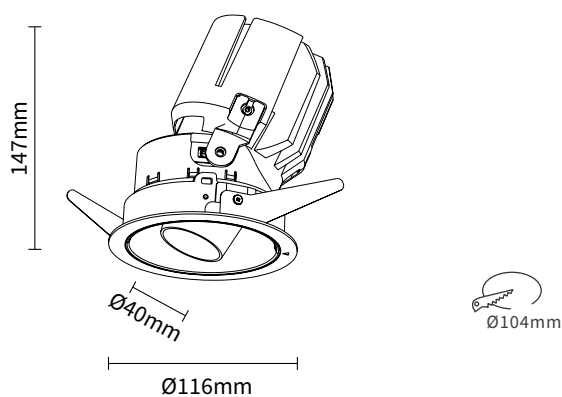

FEATURES

MATERIAL	Aluminum
FINISH	White, Black
RATED POWER	20/25/30W
WORKING CURRENT	500mA, 600mA, 700mA
BEAM ANGLE	15°, 20°, 32°
MOUNTING	Ceiling recessed
CONNECTION	Indoor rated connections
LAMP LIFE	50,000 Hrs
DIMENSION	Ø116 x 147mm(CutoutØ104mm)
OPERATION TEMP	-30° C - +50° C
CONTROL	On/Off, Dali , Phase, 1-10V, (Bluetooth options)

CREE
LED Quality

500mA, 600mA, 700mA
Working Current

20W/25W/30W
Rated power

ELECTRICAL DATA

POWER CONSUMPTION	20/25/30W
SUPPLY VOLTAGE	AC 100-240V
COLORS	2700K, 3000K, 4000K, 5000K
CRI	90
LUMEN	891-1245 lm @ 3000K 20W, 1039-1447 lm @ 3000K 25W, 1198-1717 lm @ 3000K 30W

DIMENSIONS

ORDERING LOGIC

PRODUCT	WATTAGE	COLOR TEMPERATURE	BEAM ANGLE	FINISH	IP	REFLECTOR COLOR	CUSTOM
CMY	20 - 20W	(CT27) 2700K	15 - 15°	WH - White	20 - IP20	WH - White	xx
	25 - 25W	(CT30) 3000K	20 - 20°	BK - Black	54 - IP54	BK - Black	
	30 - 30W	(CT40) 4000K (CT50) 5000K	32 - 32°				