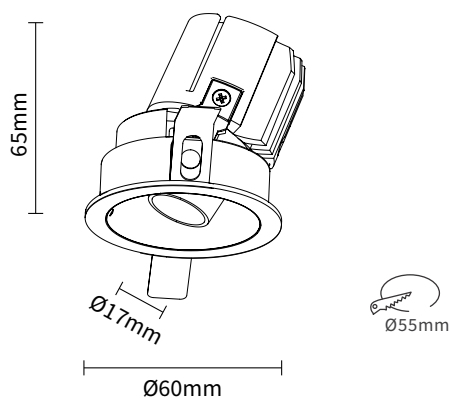

### FEATURES

MATERIAL	Aluminum
FINISH	White, Black
RATED POWER	5/7W
WORKING CURRENT	350mA, 500mA
BEAM ANGLE	15°, 24°
MOUNTING	Ceiling recessed
CONNECTION	Indoor rated connections
LAMP LIFE	50,000 Hrs
DIMENSION	Ø60 x 65mm(CutoutØ55mm)
OPERATION TEMP	-30° C - +50° C
CONTROL	On/Off, Dali , Phase, 1-10V, (Bluetooth options)

### DIMENSIONS