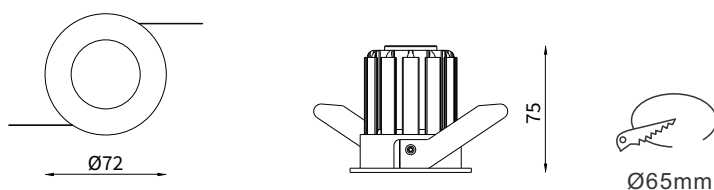

FEATURES

FINISH	White, Black, Silver
WORKING CURRENT	200mA
RATED POWER	9W
RADIANCE ANGLE	15°, 24°, 36°
LAMP LIFE	50,000 hrs
MOUNTING	Ceiling recessed
CONNECTION	Indoor rated connections
DIMENSIONS	Ø72 x 75mm (cutout Ø65mm)
OPERATING TEMP	-30° C - +50° C
CONTROL	Non-Dimmable, DALI, 0-10V

CREE
LED Quality

200mA
Working Current

9W
Rated power

ELECTRICAL DATA

POWER CONSUMPTION	9W
SUPPLY VOLTAGE	220-240V ac
COLORS	2700K, 3000K, 4000K, 5000K
CRI	90+
LUMEN	96 lm/W

DIMENSIONS

ORDERING LOGIC

PRODUCT	WATTAGE	COLOR TEMPERATURE	BEAM ANGLE	FINISH	CUSTOM	
SNY	9 - 9W	(CT27)	2700K	15 - 15°	WH - White	xx
		(CT30)	3000K	24 - 24°	BK - Black	
		(CT40)	4000K	36 - 36°	SL - Silver	
		(CT50)	5000K			