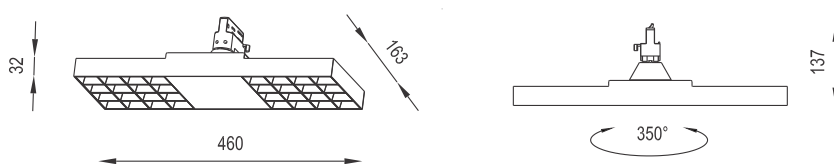

IRIS TRACK LIGHT

IRS-TR

Mono IP20 **CE**

YYZ Iris is a direct LED luminaire with wide range of modular optic within a single fixture that can be combined to produce different light distribution to appeal diverse architectural illumination requirements. It is with artistic design, wide beam UGR<19 and is applicable in areas like buildings, office, shopping mall and educational lighting.

FEATURES

| | |
|-----------------|---------------------|
| FINISH | BLACK, WHITE |
| WORKING VOLTAGE | 220-240V 50/60Hz |
| RATED POWER | 20/28W |
| DISTRIBUTION | WIDE |
| LAMP LIFE | 50,000 HRS |
| MOUNTING | TRACK MOUNTED |
| DIMENSIONS | 460x163x32mm |
| OPERATING TEMP | -20° C - +50° C |
| CONTROL | ON/OFF, 1-10V, DALI |

ELECTRICAL DATA

| | |
|-------------------|---------------------|
| POWER CONSUMPTION | 20/28W |
| SUPPLY VOLTAGE | 220-240VAC |
| COLORS | 3000K, 4000K, 5000K |
| CRI | 80+ |
| LUMEN | 95lm/W |

DIMENSIONS