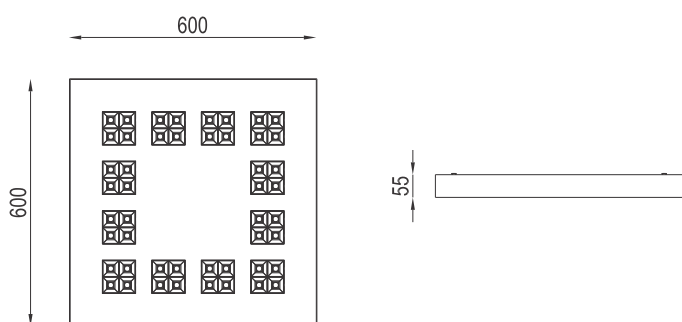

## IRS-SS

Mono IP20 CE

YYZ Iris is a direct LED luminaire with wide range of modular optic within a single fixture that can be combined to produce different light distribution to appeal diverse architectural illumination requirements. It is with artistic design, wide beam UGR<19 and is applicable in areas like buildings, office, shopping mall and educational lighting.

### FEATURES

FINISH	BLACK, WHITE, GREY
WORKING VOLTAGE	220-240V 50/60Hz
RATED POWER	28/36/44W
DISTRIBUTION	WIDE
LAMP LIFE	50,000 HRS
MOUNTING	SURFACE MOUNTED
DIMENSIONS	600x600x55mm
OPERATING TEMP	-20° C - +50° C
CONTROL	ON/OFF, 1-10V, DALI

### DIMENSIONS