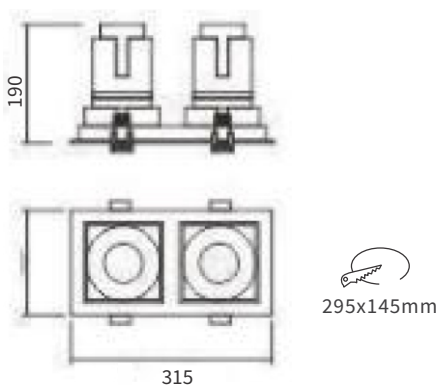

FEATURES

FINISH	WHITE, BLACK
WORKING VOLTAGE	24V DC
RATED POWER	2x40W, 2x50W, 2x60W
BEAM ANGLE	15°, 24°, 38°, 45°, 60°
LAMP LIFE	50,000 HRS
MOUNTING	CEILING RECESSED
CONNECTION	INDOOR RATED CONNECTIONS
DIMENSIONS	L315xW165xH190mm(Cutout 295x145mm)
OPERATION TEMP	-20° C - +50° C
CONTROL	ON/OFF

DIMENSIONS

ORDERING LOGIC

PRODUCT	WATTAGE	COLOR TEMPERATURE	VOLTAGE	BEAM ANGLE	FINISH	CUSTOM	
GLE-2	80 - 2x40W	(CT27)	2700K	DC - 24V DC	15 - 15°	WH - White	xx
	100 - 2x50W	(CT30)	3000K		24 - 24°	BK - Black	
	120 - 2x60W	(CT40)	4000K		38 - 38°		
		(CT60)	6000K		45 - 45°		
					60 - 60°		