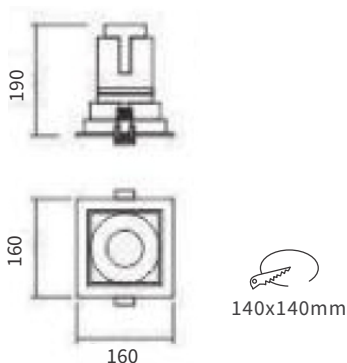

### FEATURES

FINISH	WHITE, BLACK
WORKING VOLTAGE	24V DC
RATED POWER	40W, 50W, 60W
BEAM ANGLE	15°, 24°, 38°, 45°, 60°
LAMP LIFE	50,000 HRS
MOUNTING	CEILING RECESSED
CONNECTION	INDOOR RATED CONNECTIONS
DIMENSIONS	160x160x190mm(Cutout 140x140mm)
OPERATION TEMP	-20° C - +50° C
CONTROL	ON/OFF

### DIMENSIONS