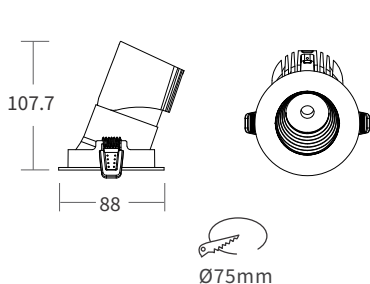

DIMENSIONS

CMO RS-RA01