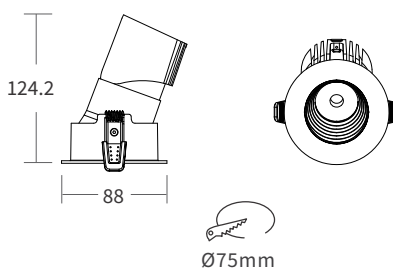

CMO RS-RA02

ORDERING LOGIC

PRODUCT	WATTAGE	COLOR TEMPERATURE	CONTROL	CURRENT	BEAM ANGLE	CRI	FINISH	ACCESSORY	CUSTOM
CMO RS-RA01	9 - 9W	(CT27) 2700K	ND - ON/OFF	250 - 250mA(9W)	15 - 15°	80 - 80	WH - White	HC - Honey Comb	xx
CMO RS-RA02	13 - 13W	(CT30) 3000K (CT40) 4000K	PH - PHASE AN - 1-10V DA - DALI	350 - 350mA(13W)	24 - 24° 38 - 38° 55 - 55°	90 - 90		SL - Soft Lens	

Sample: CMO RS-RA01-9-CT27-ND-250-15-80-WH-HC-XX