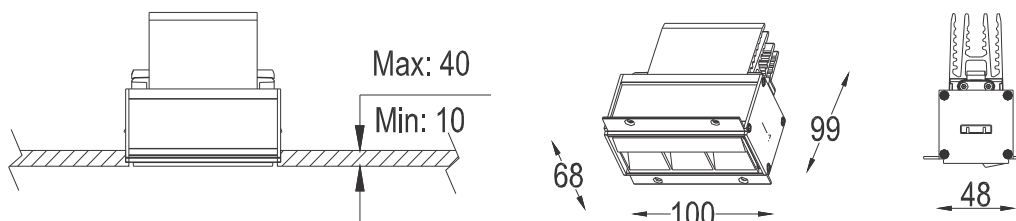

DIMENSION

L104*W50*H140mm

Max:40mm

ORDERING LOGIC

PRODUCT	WATTAGE	BEAM ANGLE	COLOR TEMPERATURE	CONTROL	FINISH	CRI	CUSTOM
LRW TRIMLESS	8 - 8W	A - Assymmetric	(CT27)	2700K	ND - ON/OFF	H - High(90)	XX - XXX
	11 - 11W		(CT30)	3000K	TR - TRIAC		
			(CT40)	4000K	AN - 1-10V		
					DA - DALI		

Sample: LRW TRIMLESS - 8 - A - CT27 - ND - BK - H - XX