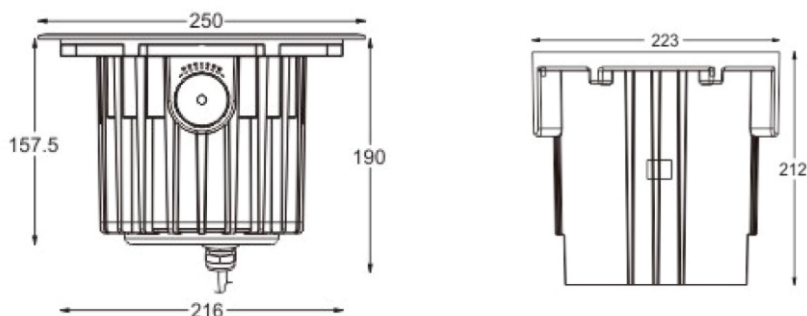

### FEATURES

MATERIAL	Stainless steel
FINISH	Stainless steel
RATED POWER	28W
WORKING VOLTAGE	12V dc, 24V dc, 240V ac
BEAM ANGLE	8°/15°/30°/40°/60° Adjustable
MOUNTING	Floor recessed
LAMP LIFE	50,000 hrs
DIMENSIONS	Ø250x190mm(Cutout Ø223mm)
OPERATION TEMP	-20° C - +50° C
CONTROL	Dali, Triac, 1-10V

### DIMENSION