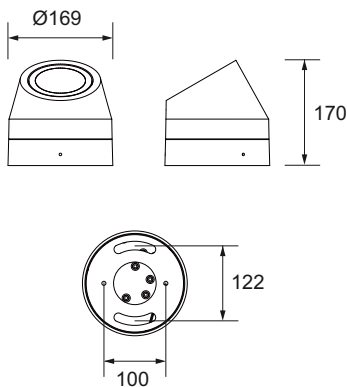

## FEATURES

HOUSING	Die-cast aluminum
FINISH	Dark grey
RATED POWER	14W
WORKING VOLTAGE	220-240V ac 50-60Hz
RADIANCE ANGLE	14°, 34°, 65°
MOUNTING	Surface mounted
LAMP LIFE	50,000 hrs
DIMENSIONS	Ø169x170mm
OPERATION TEMP	-30° C - +50° C
CONTROL	On/Off

## DIMENSION