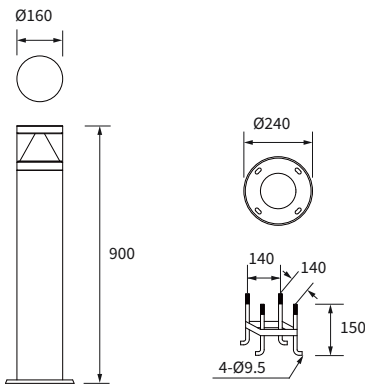

FEATURES

HOUSING	Die-cast aluminum
FINISH	Dark grey
RATED POWER	14W
WORKING VOLTAGE	220-240V ac 50-60Hz
RADIANCE ANGLE	360°
MOUNTING	Ground mounted
LAMP LIFE	50,000 hrs
DIMENSIONS	Ø160x900mm
OPERATION TEMP	-30° C - +50° C
CONTROL	On/Off

LUMILEDS
LED Quality

220-240V AC
Working Voltage

14W
Rated power

ELECTRICAL DATA

RATED POWER	14W
COLORS	3000K, 4000K
CRI	80
LUMEN OUTPUT	849 lm

DIMENSION

ORDERING LOGIC

PRODUCT	WATTAGE	COLOR TEMPERATURE	OPTIC	CONTROL	FINISH
OMI	14 - 14W	(CT30) 3000K (CT40) 4000K (CTXX) Custom	360 - 360°	ND - Non Dimmable	DG - Dark Grey