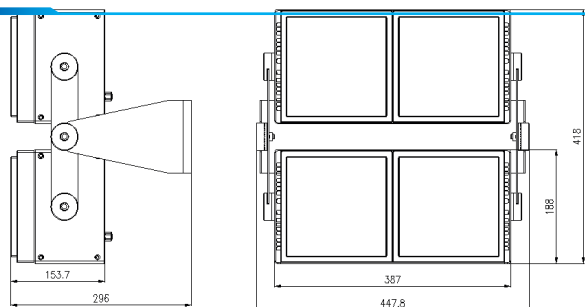

DRAWING

ORDERING LOGIC

PRODUCT	WATTAGE	COLOR TEMPERATURE		OPTIC			VOLTAGE	FINISH	CUSTOM
RFL	360 - 360W	(CT 27)	2700K	3.5	-	3.5°	220 - 220V AC	BK - Black	XX - XXX
		(CT 30)	3000K	8	-	8°			
		(CT 40)	4000K	15	-	15°			
		(CT 50)	5000K	20	-	20°			
		(RE)	Red	35	-	35°			
		(GR)	Green	45	-	45°			
		(BL)	Blue	60	-	60°			

Sample: RFL-360-CT 27-3.5-220-BK-XX