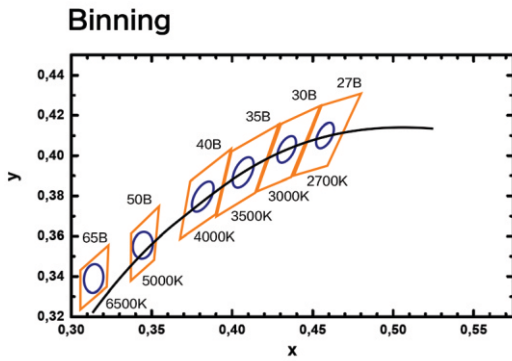

OUTDOOR LFX COB SERIES

LFX-O-10.00-BL-COB-Z3-480-24-CV-08-XX-1-HT-RMTLWL05

DIMENSIONS

BINNING DIAGRAM

BIN Details

ACCESSORIES

Surface mounted

Hanging installation