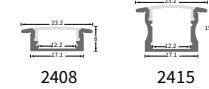

Recessed installation