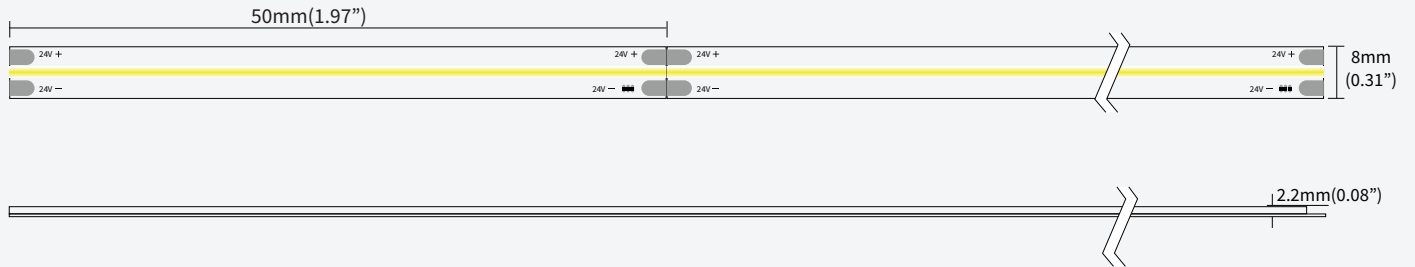

# OUTDOOR LFX COB SERIES

LFX-O-10.00-GR-COB-Z3-480-24-CV-08-XX-1-HT-RMTLWL05

## DIMENSIONS