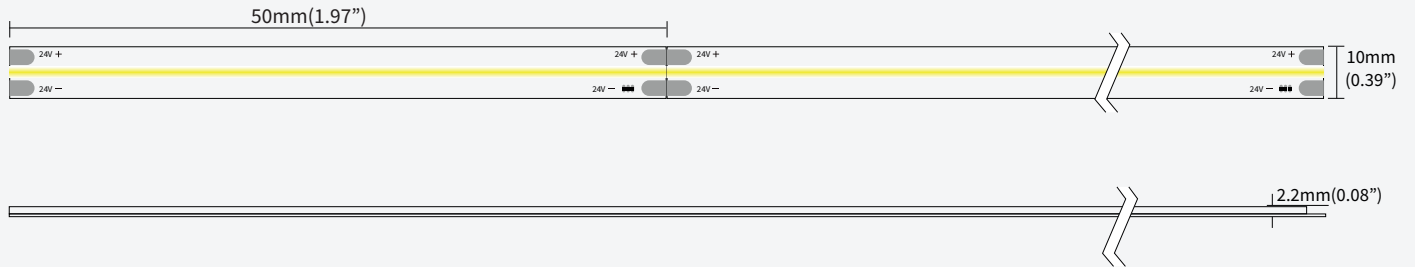

OUTDOOR LFX COB SERIES

LFX-O-15.00-CTXX-COB-Z3-480-24-CV-10-H-1-HT-RMTLWL05

DIMENSIONS

BINNING DIAGRAM

BIN Details

ACCESSORIES

Surface mounted

Hanging installation

Corner installation

Recessed installation

Built-in installation