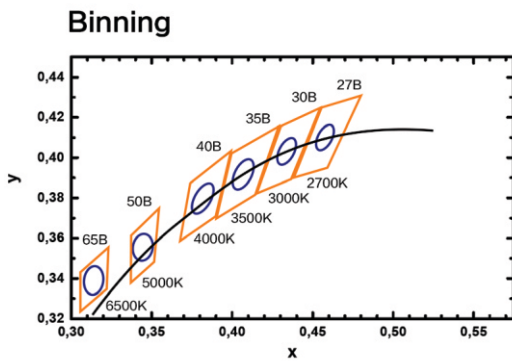

OUTDOOR LFX COB SERIES

LFX-O-15.00-CTXX-COB-Z3-480-24-CV-10-H-1-HT-RMTLWL05

DIMENSIONS

BINNING DIAGRAM

BIN Details

ACCESSORIES

Surface mounted

Hanging installation