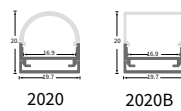

OUTDOOR LFX COB SERIES

LFX-O-15.00-CTXX-COB-Z3-480-24-CV-10-H-1-HT-RMTLWL05

DIMENSIONS

BINNING DIAGRAM

BIN Details

ACCESSORIES

Surface mounted

Hanging installation