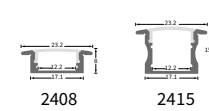

Recessed installation