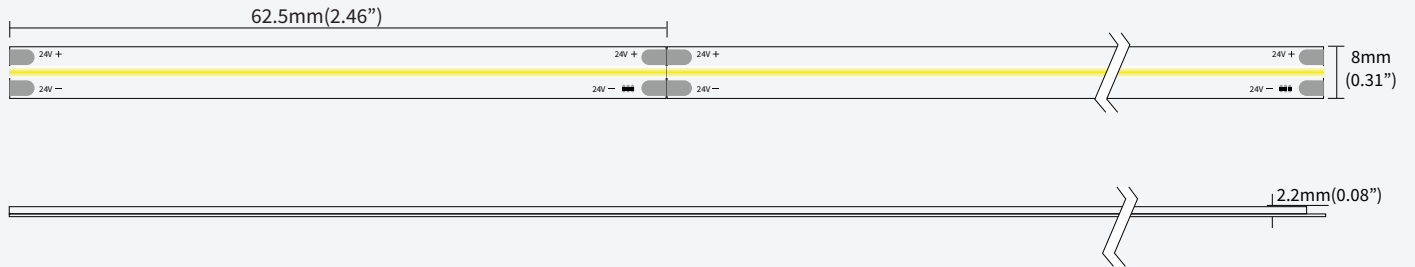

FEATURES

LIGHT SOURCE	COB
LED QUANTITY	512 Leds / mtr
FINISH	White PCB
WORKING VOLTAGE	24 Volts
RATED POWER	10W / mtr
RADIANCE ANGLE	180°
LAMP LIFE	50000 hrs
MOUNTING	3M Tape on the back
CONNECTION	Hardwired tails
CUTTING INCREMENTS	Every 62.50mm
DIMENSIONS	5000 x 8mm
MAX DAISY RUN	5 mtr

- CREE**
LED Quantity
- 24VOLTS**
Working Voltage
- 10W / mtr**
Rated power
- 3M Tape on the back**
Mounting

IP 65(Tube)

ELECTRICAL DATA

POWER CONSUMPTION	10.0W
SUPPLY VOLTAGE	24 Vdc
SUPPLY CURRENT	240V ac
COLORS	2700K, 3000K, 4000K, 5000K, 6000K
CRI	>90
LUMEN	1000-1100lm

ORDERING LOGIC

PRODUCT SERIES	TYPE	POWER	COLOR TEMPERATURE	LED TYPE	BIN	NO. OF LED	VOLTAGE	CIRCUIT	PCB	CRI	NO OF LED ROWS	CONNECTION			
LFX	O - Outdoor (IP65)	10.00 - 10.0W	(CT27) 2700K (CT30) 3000K (CT40) 4000K (CT50) 5000K (CT60) 6000K	COB	Z3	512 - 512 LEDs/mtr	24-24V	CV-Constant voltage	08 - 8mm	H - HIGH (90)	1	HT - Hardwired Tail OC - Outdoor Connector			
										MODEL	COLOR CONTROL	LIGHT EMITTING DIRECTION	LED POWER	PCB COLOR	LENGTH PER REEL
										R - Regular	M - Mono	T - Top	L - Low	W - White	L05 - 5mtr

Sample: LFX - O - 10.00 - CT 27 - COB - Z3 - 512 - 24 - CV - 08 - H - 1 - HT - RMTLWL05

OUTDOOR LFX COB SERIES

LFX-O-10.00-CTXX-COB-Z3-512-24-CV-08-H-1-HT-RMTLWL05

DIMENSIONS

BINNING DIAGRAM

BIN Details

ACCESSORIES