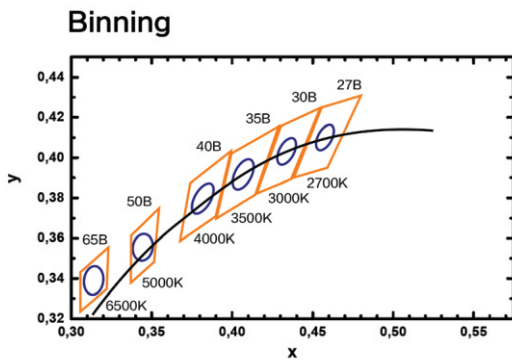

- CREE**
LED Quantity
- 24VOLTS**
Working Voltage
- 10W / mtr**
Rated power
- 3M Tape on the back**
Mounting

IP 65(Tube)

ELECTRICAL DATA

POWER CONSUMPTION	10.0W
SUPPLY VOLTAGE	24 Vdc
SUPPLY CURRENT	240V ac
COLORS	2700K, 3000K, 4000K, 5000K, 6000K
CRI	>90
LUMEN	1000-1100lm

ORDERING LOGIC

PRODUCT SERIES	TYPE	POWER	COLOR TEMPERATURE	LED TYPE	BIN	NO. OF LED	VOLTAGE	CIRCUIT	PCB	CRI	NO OF LED ROWS	CONNECTION			
LFX	O - Outdoor (IP65)	10.00 - 10.0W	(CT27) 2700K (CT30) 3000K (CT40) 4000K (CT50) 5000K (CT60) 6000K	COB	Z3	512 - 512 LEDs/mtr	24-24V	CV-Constant voltage	08 - 8mm	H - HIGH (90)	1	HT - Hardwired Tail OC - Outdoor Connector			
										MODEL	COLOR CONTROL	LIGHT EMITTING DIRECTION	LED POWER	PCB COLOR	LENGTH PER REEL
										R - Regular	M - Mono	T - Top	L - Low	W - White	L05 - 5mtr

Sample: LFX - O - 10.00 - CT 27 - COB - Z3 - 512 - 24 - CV - 08 - H - 1 - HT - RMTLWL05

OUTDOOR LFX COB SERIES

LFX-O-10.00-CTXX-COB-Z3-512-24-CV-08-H-1-HT-RMTLWL05

DIMENSIONS

BINNING DIAGRAM

BIN Details

ACCESSORIES