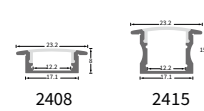

FEATURES

LIGHT SOURCE	COB
LED QUANTITY	512 Leds / mtr
FINISH	White PCB
WORKING VOLTAGE	24 Volts
RATED POWER	10W / mtr
RADIANCE ANGLE	180°
LAMP LIFE	50000 hrs
MOUNTING	3M Tape on the back
CONNECTION	Hardwired tails
CUTTING INCREMENTS	Every 62.50mm
DIMENSIONS	5000 x 8mm
MAX DAISY RUN	5 mtr

ORDERING LOGIC

PRODUCT SERIES	TYPE	POWER	COLOR TEMPERATURE	LED TYPE	BIN	NO. OF LED	VOLTAGE	CIRCUIT	PCB	CRI	NO OF LED ROWS	CONNECTION			
LFX	O - Outdoor (IP65)	10.00 - 10.0W	(CT27) 2700K (CT30) 3000K (CT40) 4000K (CT50) 5000K (CT60) 6000K	COB	Z3	512 - 512 LEDs/mtr	24-24V	CV-Constant voltage	08 - 8mm	H - HIGH (90)	1	HT - Hardwired Tail OC - Outdoor Connector			
										MODEL	COLOR CONTROL	LIGHT EMITTING DIRECTION	LED POWER	PCB COLOR	LENGTH PER REEL
										R - Regular	M - Mono	T - Top	L - Low	W - White	L05 - 5mtr

Sample: LFX - O - 10.00 - CT 27 - COB - Z3 - 512 - 24 - CV - 08 - H - 1 - HT - RMTLWL05

OUTDOOR LFX COB SERIES

LFX-O-10.00-CTXX-COB-Z3-512-24-CV-08-H-1-HT-RMTLWL05

DIMENSIONS

BINNING DIAGRAM

BIN Details

ACCESSORIES

Surface mounted

Hanging installation

Corner installation

Recessed installation

Built-in installation