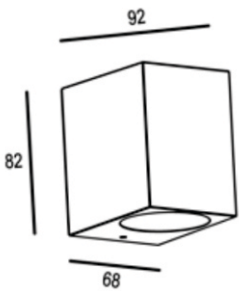

FEATURES

HOUSING	Aluminum
WORKING VOLTAGE	220-240V AC 50-60Hz
MOUNTING	Surface mounted
DIFFUSER	Tempered glass
DIMENSIONS	92x65x82mm
OPERATION TEMP	-30° C - +50° C
BODY COLOR	Black, White, Grey
LAMP LIFE	50,000 hrs
CONTROL	On/Off

CREE
LED Quality

220-240V AC
Working Voltage

7W
Rated power

ELECTRICAL DATA

RATED POWER	7W Gu10 Bulb, 7W Led
COLORS	2700K, 3000K, 4000K, 6000K
CRI	80
LUMEN OUTPUT	510 lm

DIMENSION

ORDERING LOGIC

PRODUCT	WATTAGE	COLOR TEMPERATURE	CONTROL	FINISH
DX6201	7 - 7W	(CT27)	ND - Non Dimmable	BK - Black
		(CT30)		WH - White
		(CT40)		GR - Grey
		(CT60)		