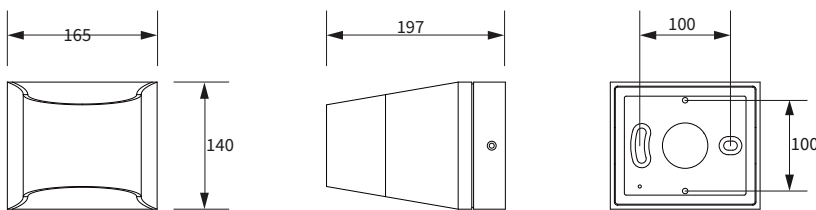

FEATURES

HOUSING	Die-cast aluminum
WORKING VOLTAGE	220-240V ac 50-60Hz
MOUNTING	Wall mounted
DIFFUSER	Clear tempered glass
DIMENSIONS	165x145mm
OPERATION TEMP	-30° C - +50° C
BODY COLOR	Dark grey
LAMP LIFE	50,000 hrs
CONTROL	On/Off

LUMILEDS
LED Quality

220-240V AC
Working Voltage

14W
Rated power

ELECTRICAL DATA

RATED POWER	14W
COLORS	3000K, 4000K
CRI	80
LUMEN OUTPUT	161lm

DIMENSION

ORDERING LOGIC

PRODUCT	WATTAGE	COLOR TEMPERATURE	DIFFUSER	CONTROL	FINISH
AHI-W	14 - 14W	(CT30) 3000K (CT40) 4000K (CTXX) Custom	CG - Clear Glass	ND - Non Dimmable	DG - Dark Grey