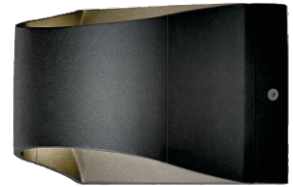

AMPHI AHI-W

Mono IP65 CE

YYZ Amphi is a surface mounted wall luminaire is developed to brighten the night and outdoor building facade using high performance of COB LED light source. The outdoor lighting fixture is designed with the unique concave shape of body for more modern look. The COB LED made in cast aluminum generates indirect lighting for the visual comfort and creates a beautiful light pattern on the surface.

FEATURES

HOUSING	Die-cast aluminum
WORKING VOLTAGE	220-240V ac 50-60Hz
MOUNTING	Wall mounted
DIFFUSER	Clear tempered glass
DIMENSIONS	165x145mm
OPERATION TEMP	-30° C - +50° C
BODY COLOR	Dark grey
LAMP LIFE	50,000 hrs
CONTROL	On/Off