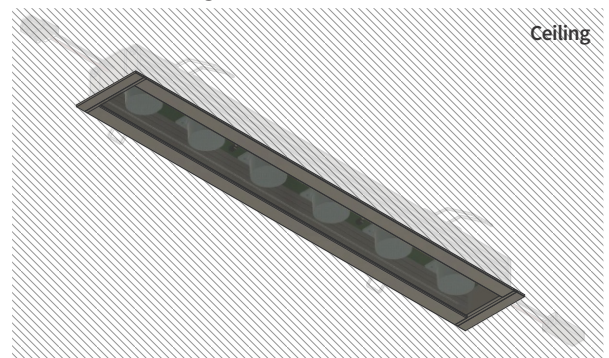

LFG Recess on Ceiling Preview