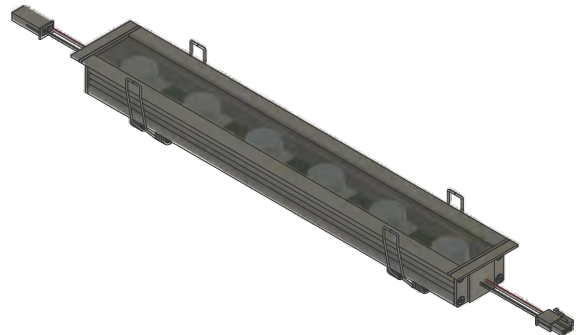

6 LEDs /ft
LED Quality

24 V DC
Operating Voltage

12.0W/ft
Rated power

LFG Recess