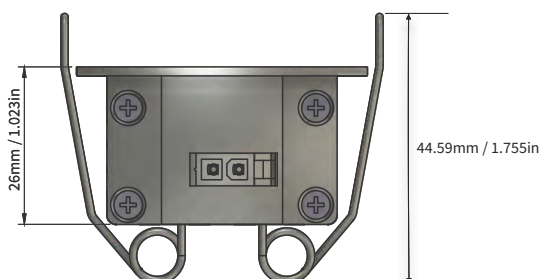

## FEATURES

OPERATING VOLTAGE	24 V dc
OPERATING TEMPERATURE	-20 °C ~ + 50 °C
LIGHT SOURCE	Top quality surface mount LED with variable drive current
COLOR RANGE	Single Color Operation / Custom Color Operation
BEAM ANGLE	6°x6°, 10°x10°, 15°x15°, 25°x25°, 30°x30°, 40°x40°, 60°x60°, 90°x90° 6°x40°, 10°x30°, 10°x45°, 10°x70°, 12°x48°, 20°x45°, 20°x65°
FIXTURE CONNECTION	AMP Mini-fit connector
AVAILABLE IP RATING	IP-20
MAXIMUM DAISY CHAIN	6ft/2m
CRI	80

**6 LEDs /ft**  
LED Quality

**24 V DC**  
Operating Voltage

**12.0W/ft**  
Rated power

LFG Recess

LFG Recess on Ceiling Preview

LFG Recess Side View

LFG Recess Side View on Ceiling