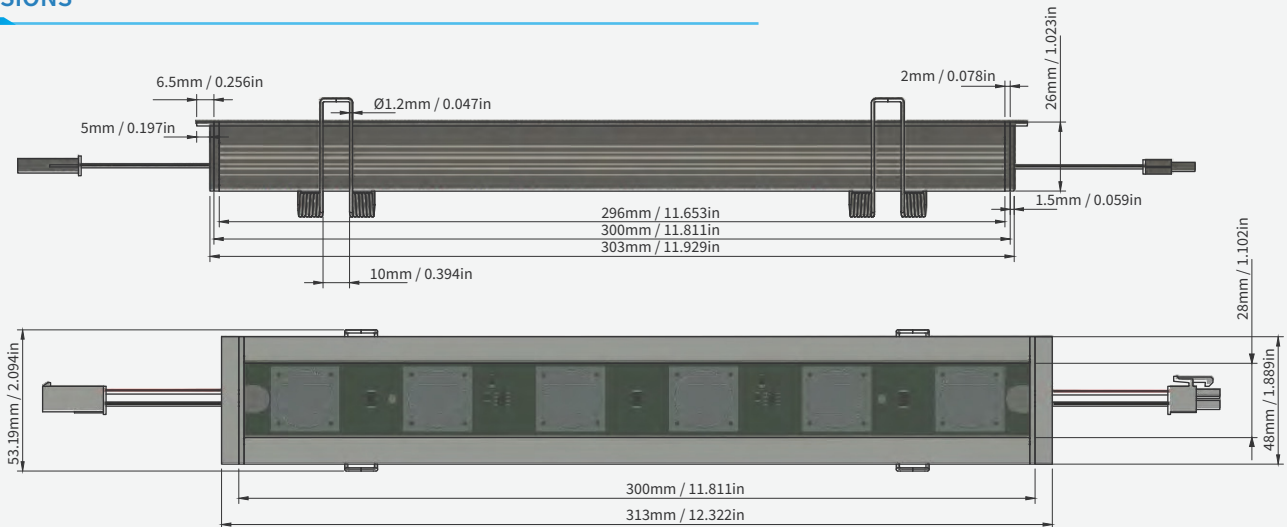

## FEATURES

OPERATING VOLTAGE	24 V dc
OPERATING TEMPERATURE	-20 °C ~ + 50 °C
LIGHT SOURCE	Top quality surface mount LED with variable drive current
COLOR RANGE	Single Color Operation / Custom Color Operation
BEAM ANGLE	6°x6°, 10°x10°, 15°x15°, 25°x25°, 30°x30°, 40°x40°, 60°x60°, 90°x90° 6°x40°, 10°x30°, 10°x45°, 10°x70°, 12°x48°, 20°x45°, 20°x65°
FIXTURE CONNECTION	AMP Mini-fit connector
AVAILABLE IP RATING	IP-20
MAXIMUM DAISY CHAIN	6ft/2m
CRI	80

**6 LEDs /ft**  
LED Quality

**24 V DC**  
Operating Voltage

**12.0W/ft**  
Rated power

LFG Recess

LFG Recess on Ceiling Preview

LFG Recess Side View

LFG Recess Side View on Ceiling

## ORDERING LOGIC

PRODUCT SERIES	TYPE	POWER	COLOR TEMPERATURE	LENGTH	OPTICS	MOUNTING	CONNECTOR	
LFG	TSI- TRIM SMALL INDOOR	12.0W - 12.0WATTS	(CT 22)	2200K	12 - 12inch /300mm	06 - 6°x6°	RM - Recessed Mount	AM - AMP CONNECTOR
	TMI*- TRIM MEDIUM INDOOR*		(CT 24)	2400K	24 - 24inch /600mm	10 - 10°x10°		CW - LEAD WIRING
	TLI*- TRIM LARGE INDOOR*		(CT 27)	2700K	36 - 36inch /900mm	15 - 15°x15°		
			(CT 30)	3000K	48 - 48inch /1200mm	25 - 25°x25°		
			(CT 35)	3500K		30 - 30°x30°		
			(CT 40)	4000K		40 - 40°x40°		
			(CT 50)	5000K		60 - 60°x60°		
			(CT 57)	5700K		90 - 90°x90°		
			(CT 60)	6000K		6x40 - 6°x40°		
			(CT 65)	6500K		10x30 - 10°x30°		
			(CT BL)	BLUE		10x45 - 10°x45°		
			(CTRD)	RED		10x70 - 10°x70°		
			(CTGR)	GREEN		12x48 - 12°x48°		
			(CTAM)	AMBER		20x45 - 20°x45°		
						20x65 - 20°x65°		

## DIMENSIONS