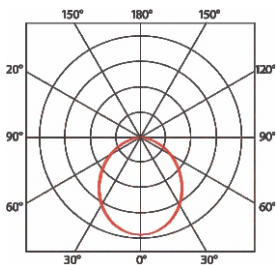

DIAGRAM

Polar Curve