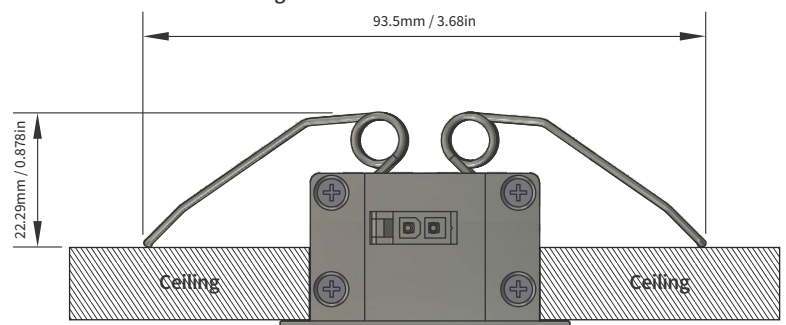

**6 LEDs /ft**  
LED Quality

**24 V DC**  
Operating Voltage

**12.0W/ft**  
Rated power

LFG Recess

LFG Recess on Ceiling Preview

LFG Recess Side View

LFG Recess Side View on Ceiling