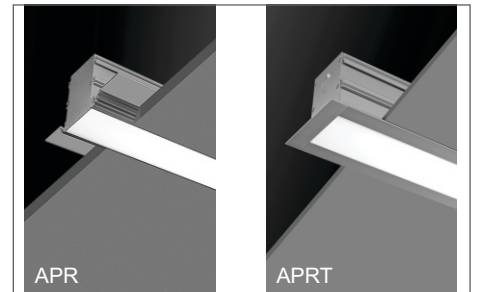

APERTURE RECESSED APR & APRT

FINISH

- AL - Standard, natural aluminium
- BK - Black powder coat
- WH - White powder coat
- RAL/ - Specify RAL powder coat (ex : #RAL/3003)
- BRONZE - Bronze powder coat