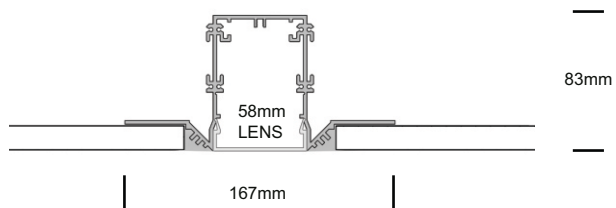

FRAME

- APR : Recessed - Trimless
- APRT : Recessed - With Trim

LENGTH

Enter length in mm for custom lengths.

- APR - 567mm, 1136mm, 1697mm, 2258mm, 2819mm, 3380mm, 3941mm, 4503mm, 5063mm.
- APRT - 611mm, 1172mm, 1733mm, 2294mm, 2855mm, 3416mm, 3977mm, 4538mm, 5099mm.
- APR Square - 639x639mm, 1200x1200mm, 1761x1761mm, 2322x2322mm, 2883x 2883mm, 3444x3444mm, 4005x4005mm
- APRT Square - 677x677mm, 1238x1238mm, 1799x1799mm, 2360x2360mm, 2921x2921mm, 3482x3482mm, 4043x4043mm
- APR Rectangle - 639x1200mm, 639x1761mm, 639x2322mm, 1190x2322mm, 1190x2883mm
- APRT Rectangle - 677x1238mm, 677x1799mm, 677x2360mm, 1238x1799mm, 1238x2360mm, 1238x2921mm

APR & APRT - Base Linear Lengths (no end caps) : 561mm, 1122mm, 1683mm, 2244mm

APR - 90° Angle - 600x600mm

APRT - 90° Angle - 619x619mm

LED

- STD - xxxxK (example : STD-4000K) Standard Output, LED 20W/M 2000 delivered lumen, 83lm/W
- HO - xxxxK (example : HO4000K) High Output, LED 30W/M 2750 delivered lumen, 79lm/W
CCT : 3000K, 3500K, 4000K Option : 2700K, 5000K, 5700K, 6500K
(Dual LED strips available)
- CV - xxxxK Additional LED Options
Constant Voltage (for custom lengths) 24/12VDC
Contact factory for detail
- TW Tunable White (2700K-5700K)
Contact factory for detail
- RGBW RGB+WHITE - 24/12VDC
Contact factory for detail

DIMENSIONS

APR

APRT