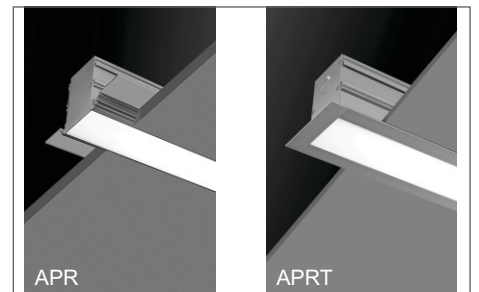

APERTURE RECESSED

APR & APRT

YYZ Aperture is recessed architectural luminaire with housing in 100% recyclable, extruded architectural grade T6061 aluminum. It is equipped with high power LED light source and optical lens with a wide range of color temperature which provide superior color consistency and high CRI. This IP20 rated luminaire is with standard opal white or microprismatic lens diffuser

FRAME

- APR : Recessed - Trimless
- APRT : Recessed - With Trim

LENGTH

Enter length in mm for custom lengths.

- APR - 567mm, 1136mm, 1697mm, 2258mm, 2819mm, 3380mm, 3941mm, 4503mm, 5063mm.
- APRT - 611mm, 1172mm, 1733mm, 2294mm, 2855mm, 3416mm, 3977mm, 4538mm, 5099mm.
- APR Square - 639x639mm, 1200x1200mm, 1761x1761mm, 2322x2322mm, 2883x 2883mm, 3444x3444mm, 4005x4005mm
- APRT Square - 677x677mm, 1238x1238mm, 1799x1799mm, 2360x2360mm, 2921x2921mm, 3482x3482mm, 4043x4043mm
- APR Rectangle - 639x1200mm, 639x1761mm, 639x2322mm, 1190x2322mm, 1190x2883mm
- APRT Rectangle - 677x1238mm, 677x1799mm, 677x2360mm, 1238x1799mm, 1238x2360mm, 1238x2921mm

APR & APRT - Base Linear Lengths (no end caps) : 561mm, 1122mm, 1683mm, 2244mm

APR - 90° Angle - 600x600mm

APRT - 90° Angle - 619x619mm

LED

- STD - xxxxK (example : STD-4000K) Standard Output, LED 20W/M 2000 delivered lumen, 83lm/W
- HO - xxxxK (example : HO4000K) High Output, LED 30W/M 2750 delivered lumen, 79lm/W
CCT : 3000K, 3500K, 4000K Option : 2700K, 5000K, 5700K, 6500K
(Dual LED strips available)
- CV - xxxxK Additional LED Options
Constant Voltage (for custom lengths) 24/12VDC
Contact factory for detail
- TW Tunable White (2700K-5700K)
Contact factory for detail
- RGBW RGB+WHITE - 24/12VDC
Contact factory for detail