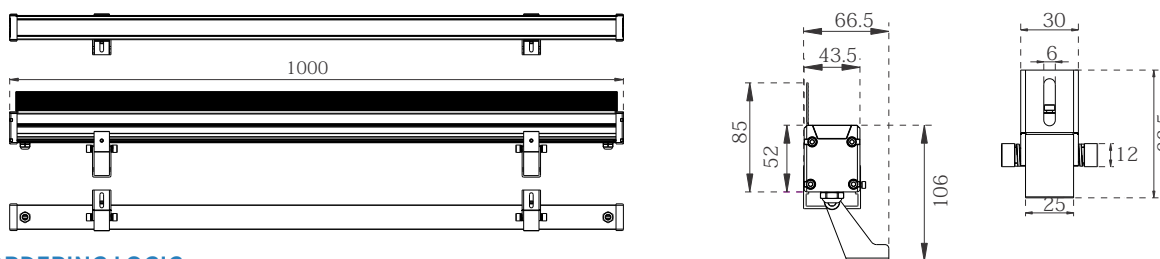

WALLWASHER LWO SERIES

LWO-36

YYZ LWO series linear light is a new solution of large scale high brightness architectural illumination. Its streamline design and aluminum profile along with adjustable brackets make it an elegant solution for wall washing and grazing applications. This IP66 rated modular system is available in 300mm, 500mm, or 1000mm lengths and can be customized as per project situations. Its integrated design of heat dissipating structure and degassing valve make it suitable for exterior architectural, retail and hospitality applications.

FEATURES

LED QUANTITY	36 Led/mtr
FINISH	Machined aluminum
WORKING VOLTAGE	24V dc
RATED POWER	36W/mtr
BEAM ANGLE	8°, 10°, 9°x33°, 9°x50°, 10°x60°, 15°, 15°x17°, 17°x40°, 30°, 45°, 60°
AVAILABLE LENGTH	300mm, 500mm, 1000mm
MOUNTING	Surface mounting
OPTIC	Clear tempered glass
DIMENSIONS	1000(L) x 43.5(W)
OPERATION TEMP	-5° C - +50° C
STORAGE TEMP	-20° C - +60° C
WEIGHT	600gm/mtr
LAMP LIFE	50000 hrs
BODY COLOR	Black, Light blue, Gray, Gold, White, Custom
CONTROL	On/Off, Dali, Dmx

ELECTRICAL DATA

POWER CONSUMPTION	36W
SUPPLY VOLTAGE	24 V dc
COLORS	2700K, 3000K, 4000K
CRI	80+
LEDS / 3.3FT	36W/mtr
LUMEN	63-106lm/W @ 4000K

DIMENSION

ORDERING LOGIC

PRODUCT	OPTIC	COLOR TEMPARTURE	VOLTAGE	FIXTURE LENGTH	BODY COLOR	CUSTOM
LWO36	8	- 8° (CT27)	24 - 24VDC	300 - 300mm (12 LEDES)	BK - BLACK	XX
	10	- 10° (CT30)		500 - 500mm (18 LEDES)	LB - LIGHT BLUE	
	15	- 15° (CT40)		1000 - 1000mm (36 LEDES)	GR - GRAY	
	30	- 30° (CTXX)		XX - CUSTOM	GL - GOLD	
	45	- 45°		WH - WHITE		
	60	- 60°		XX - CUSTOM		
	9x33	- 9° x 33°				
	9x50	- 9°x50°				
	10x60	- 10°x60°				
	15x17	- 15°x17°				
	17x40	- 17° x 40°				
	XX	- CUSTOM				