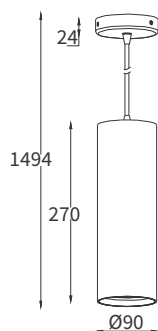

DIMENSIONS

ORDERING LOGIC

PRODUCT	CONTROL	WATTAGE	COLOR TEMPERATURE	VOLTAGE	BEAM ANGLE	FINISH	ACCESSORIES	CUSTOM	
FLTPM	ON/OFF	28 - 28W	(CT27)	2700K	240VAC	N - Narrow	HCL - Honey Combo Louver	xx	
	TRIAC		(CT30)				3000K		LSL - Linear Spread Lens
	1-10V		(CT35)				3500K		WWV - Wall Washer Visor
	DALI		(CT40)				4000K		SP - Spread Lens
					UW - Ultra wide	WH - White	BD - Barn Doors		

Sample: FLTPM - ON/OFF - 28 - CT27 - 240 - N - BL - HCL - XX

Honeycomb Linear spread lens Wall washer visor Spread lens Barn doors