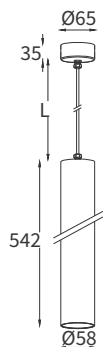

FEATURES

MATERIAL	Aluminum
FINISH	White, Black
RATED POWER	7/10/15W
WORKING VOLTAGE	220-240V 50/60Hz
RADIANCE ANGLE	Narrow, Medium, Wide, Super wide
MOUNTING	Ceiling mounted
CONNECTION	Indoor rated connections
LAMP LIFE	50,000 Hrs
DIMENSION	Ø58 x 542mm
OPERATING TEMP	-20° C - +50° C
CONTROL	On/Off, Triac, 1-10V, Dali

BRIDGELUX/CREE
LED Quality

240 VOLTS
Working Voltage

7/10/15 W
Rated power

ELECTRICAL DATA

POWER CONSUMPTION	7/10/15W
SUPPLY VOLTAGE	220-240VAC
COLORS	2700K, 3000K, 4000K
CRI	90+
LUMEN	75lm/W

DIMENSIONS

ORDERING LOGIC

PRODUCT	CONTROL	WATTAGE	COLOR TEMPERATURE	VOLTAGE	BEAM ANGLE	FINISH	ACCESSORIES
MBA MONO	ON/OFF	7 - 7W	(CT27) 2700K	240VAC	N - Narrow	BL - Black	LSL - Linear Spread Lens
	TRIAC	10 - 10W	(CT30) 3000K		M - Medium	WH - White	SP - Spread Lens
	1-10V	15 - 15W	(CT40) 4000K		W - Wide	XX - Custom	OC - Opal Cylinder
	DALI				SW - Super Wide		