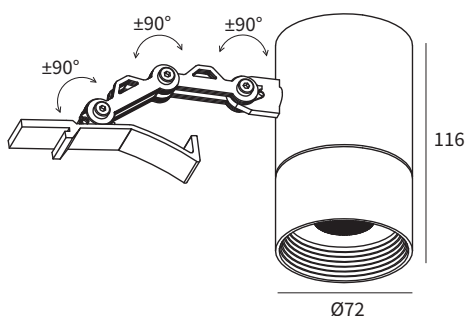

FEATURES

FINISH	WHITE, SILVER, BLACK
WORKING CURRENT	500mA
RATED POWER	20W
RADIANCE ANGLE	15°/24°/36°
LAMP LIFE	50,000 HRS
MOUNTING	CEILING RECESSED
CONNECTION	INDOOR RATED CONNECTIONS
DIMENSIONS	Ø72 x 116mm
OPERATION TEMP	-20° C - +50° C
CONTROL	ON/OFF, 1-10V, DALI

PROFILE

DIMENSIONS

PROFILE

ORDERING LOGIC

PRODUCT	WATTAGE	COLOR TEMPERATURE	BEAM ANGLE	DRIVER	FINISH	
RDG A	20 - 20W	(CT27)	2700K	15 - 15°	500 - 500mA	WH - WHITE
		(CT30)	3000K	24 - 24°		SI - SILVER
		(CT40)	4000K	36 - 36°		BK - BLACK
		(CT50)	5000K			
		(CT65)	6500K			