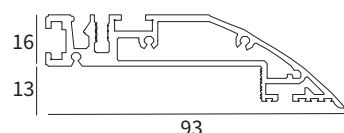

FEATURES

FINISH	WHITE, SILVER, BLACK
WORKING CURRENT	500mA
RATED POWER	20W
RADIANCE ANGLE	15°/24°/36°
LAMP LIFE	50,000 HRS
MOUNTING	CEILING RECESSED
CONNECTION	INDOOR RATED CONNECTIONS
DIMENSIONS	Ø72 x 116mm
OPERATION TEMP	-20° C - +50° C
CONTROL	ON/OFF, 1-10V, DALI

PROFILE

DIMENSIONS

PROFILE

ORDERING LOGIC

PRODUCT	WATTAGE	COLOR TEMPERATURE	BEAM ANGLE	DRIVER	FINISH	
RDG A	20 - 20W	(CT27)	2700K	15 - 15°	500 - 500mA	WH - WHITE
		(CT30)	3000K	24 - 24°		SI - SILVER
		(CT40)	4000K	36 - 36°		BK - BLACK
		(CT50)	5000K			
		(CT65)	6500K			