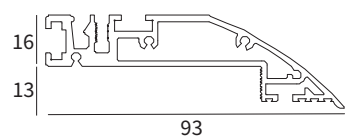

FEATURES

FINISH	WHITE, SILVER, BLACK
WORKING CURRENT	350mA
RATED POWER	15W
RADIANCE ANGLE	15°/24°/36°
LAMP LIFE	50,000 HRS
MOUNTING	CEILING RECESSED
CONNECTION	INDOOR RATED CONNECTIONS
DIMENSIONS	Ø58 x 98mm
OPERATION TEMP	-20° C - +50° C
CONTROL	ON/OFF, 1-10V, DALI

PROFILE

DIMENSIONS

PROFILE

ORDERING LOGIC

PRODUCT	WATTAGE	COLOR TEMPERATURE	BEAM ANGLE	DRIVER	FINISH	
RDG A	15 - 15W	(CT27)	2700K	15 - 15°	350 - 350mA	WH - WHITE
		(CT30)	3000K	24 - 24°		SI - SILVER
		(CT40)	4000K	36 - 36°		BK - BLACK
		(CT50)	5000K			
		(CT65)	6500K			