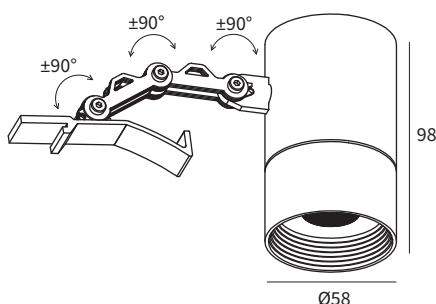

FEATURES

FINISH	WHITE, SILVER, BLACK
WORKING CURRENT	350mA
RATED POWER	15W
RADIANCE ANGLE	15°/24°/36°
LAMP LIFE	50,000 HRS
MOUNTING	CEILING RECESSED
CONNECTION	INDOOR RATED CONNECTIONS
DIMENSIONS	Ø58 x 98mm
OPERATION TEMP	-20° C - +50° C
CONTROL	ON/OFF, 1-10V, DALI

PROFILE

DIMENSIONS

PROFILE

ORDERING LOGIC

PRODUCT	WATTAGE	COLOR TEMPERATURE	BEAM ANGLE	DRIVER	FINISH	
RDG A	15 - 15W	(CT27)	2700K	15 - 15°	350 - 350mA	WH - WHITE
		(CT30)	3000K	24 - 24°		SI - SILVER
		(CT40)	4000K	36 - 36°		BK - BLACK
		(CT50)	5000K			
		(CT65)	6500K			