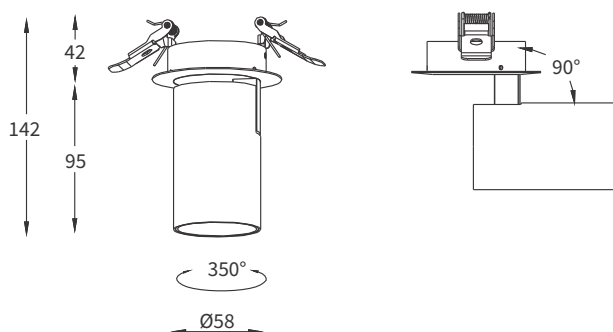

MYRIAD CEILING LIGHT

MRD RM

Mono IP20 CE

YYZ Myriad ceiling/recessed mounted cylinder features aluminum housing with 350 degree rotational flexibility and 90 degree aiming adjustability. These ceiling recessed light are designed for applications requiring accent, general lighting. It has wide range of choice like optics, RAL finishes, CCT's, Dimming options to suit various applications.

FEATURES

MATERIAL	Aluminum
TRIM FINISH	Black, Grey, White
RATED POWER	7/10W
WORKING VOLTAGE	220-240V 50/60Hz
RADIANCE ANGLE	Narrow, Medium, Wide, Ultra wide
MOUNTING	Ceiling recessed
CONNECTION	Indoor rated connections
LAMP LIFE	50,000 Hrs
DIMENSION	Ø58 x 142mm (Cutout Ø75mm, Height 50mm)
OPERATING TEMP	-20° C - +50° C
CONTROL	On/Off, Triac, 1-10V, Dali

ORDERING LOGIC

PRODUCT	CONTROL	WATTAGE	COLOR TEMPERATURE	VOLTAGE	BEAM ANGLE	FINISH	ACCESSORIES
MRD RM-7	ON/OFF	7 - 7W	(CT27) 2700K	240VAC	N - Narrow	BL - Black	HCL - Honey Combo Louver
MRD RM-10	TRIAC	10 - 10W	(CT30) 3000K		M - Medium	GR - Grey	LSL - Linear Spread Lens
	1-10V		(CT35) 3500K		W - Wide	WH - White	WWV - Wall Washer Visor
	DALI		(CT40) 4000K		UW - Ultra wide		SP - Spread Lens

Sample: MRD RM-7 - ON/OFF - 7 - CT27 - 240 - N - BL - HCL - XX

Honeycomb
 Linear spread lens
 Wall washer visor
 Spread lens
 Barn doors