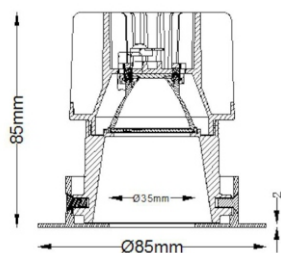

FEATURES

MATERIAL	Die-cast aluminum
FINISH	White, Black
RATED POWER	15W
WORKING VOLTAGE	220-240V AC
INPUT CURRENT & VOLTAGE	350mA
RADIANCE ANGLE	15°, 23°, 36°, 50°
MOUNTING	Ceiling recessed
CONNECTION	Indoor rated connections
LAMP LIFE	50,000 Hrs
DIMENSION	Ø85x85mm(Cutout Ø75mm)
OPERATING TEMP	-20° C - +50° C
CONTROL	On/Off, Triac, 1-10V, Dali

DIMENSIONS

ACCESSORIES

ORDERING LOGIC

PRODUCT	WATTAGE	COLOR TEMPERATURE		CONTROL		IP RATING		VOLTAGE	BEAM ANGLE		FINISH		ACCESSORIES						
PAZ-PH-RD-AD-FT	15 - 15W	(CT27)	2700K	ND	-	ON/OFF	20	-	240 - 240VAC	15	-	15°	WH	-	White	XX	-	XXX	
		(CT30)	3000K	DA	-	DALI	44	-		IP44	24	-	24°	BK	-				Black
		(CT40)	4000K	AN	-	1-10V					36	-	36°						
		(CTWD)	3000-2000K	TR	-	TRIAC					50	-	50°						