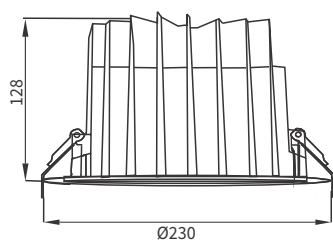

DIMENSIONS

ORDERING LOGIC

PRODUCT	WATTAGE	COLOR TEMPERATURE	CONTROL	VOLTAGE	BEAM ANGLE	TRIM FINISH	REFLECTOR FINISH	IP RATING	ACCESSORIES	
CRL5	42 - 42W	(CT30)	3000K	ND - Non Dimmable	240VAC	55 - 55°	WH - White	EL - Electroplate SL - Silver BK - Black GL - Gold	IP20 IP65	XXX
		(CT40)	4000K	TR - TRIAC						
		(CT50)	5000K	AN - 1-10V						

Sample: CRL5 - 42 - CT30 - ND - 240 - 55 - WH - EL - IP20 - XX