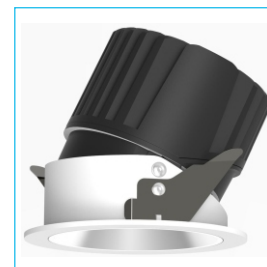

OPERA ANTIGLARE ADJUSTABLE DOWN LIGHT

OPA AGA

Mono IP20 **CE**

YYZ Opera antiglare downlights features glare free UGR<12 with various beam angle which is suited for general lighting. The great variety of possible light sources, even the latest generation of LED, combined with the availability of a wide range of accessories, makes this family of products particularly suitable for any type of application, from commercial premises and offices to typical residential environments or highly professional facilities such as museum exhibitions.

FEATURES

MATERIAL	Aluminum
FINISH	White, Black
RATED POWER	15W
WORKING VOLTAGE	220-240V 50/60Hz
RADIANCE ANGLE	18°, 25°, 38°
MOUNTING	Ceiling recessed
CONNECTION	Indoor rated connections
LAMP LIFE	50,000 Hrs
DIMENSION	Ø85 x 74mm (Cutout Ø75mm)
OPERATING TEMP	-20° C - +50° C
CONTROL	On/Off, Triac, 1-10V, Dali
OPTIC	Optical PC Lens + Anti-glare reflector

PRODUCT	WATTAGE	BEAM ANGLE	COLOR TEMPERATURE	FINISH	ACCESSORIES	CUSTOM
OPA AGA	15 - 15W	18 - 18°	(CT27) 2700K	BK - Black	HCL - Honey Combo Louver	XX - Custom
		25 - 25°	(CT30) 3000K	WH - White	LSG - Linear Spread Glass	
		38 - 38°	(CT40) 4000K	XX - Custom	GG - Ground Glass	