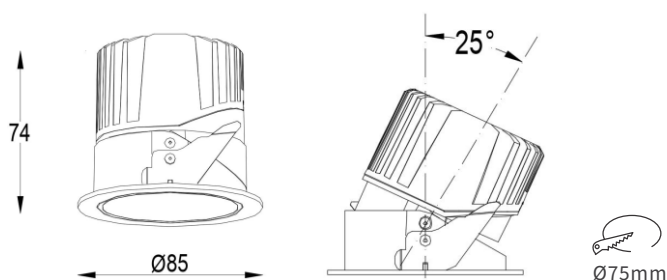

DIMENSIONS

ORDERING LOGIC

PRODUCT	WATTAGE	BEAM ANGLE	COLOR TEMPERATURE	FINISH	ACCESSORIES	CUSTOM
OPA AGA	15 - 15W	18 - 18°	(CT27) 2700K	BK - Black	HCL - Honey Combo Louver	XX - Custom
		25 - 25°	(CT30) 3000K	WH - White	LSG - Linear Spread Glass	
		38 - 38°	(CT40) 4000K	XX - Custom	GG - Ground Glass	

Sample: OPA AGA - 15 - 18 - CT27 - BK - HCL - XX