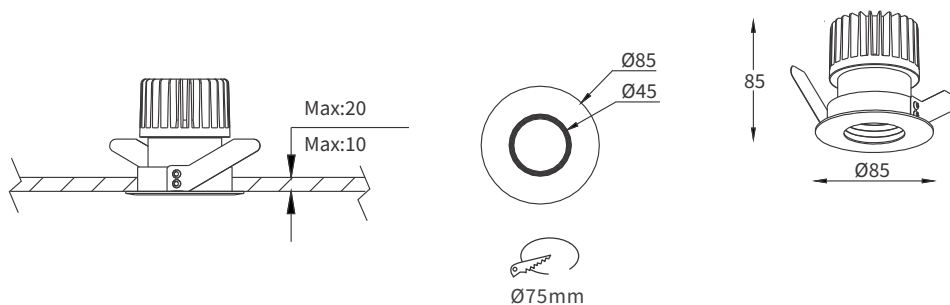

FEATURES

MATERIAL	Aluminum
FINISH	White, Black
RATED POWER	7/10/15W
WORKING VOLTAGE	220-240V 50/60Hz
RADIANCE ANGLE	Narrow, Medium, Wide
MOUNTING	Ceiling recessed
CONNECTION	Indoor rated connections
LAMP LIFE	50,000 Hrs
DIMENSION	Ø85x85mm(Cutout Ø75mm)
OPERATING TEMP	-20° C - +50° C
CONTROL	On/Off, Triac, 1-10V, Dali

ORDERING LOGIC

PRODUCT	CONTROL	WATTAGE	COLOR TEMPERATURE	VOLTAGE	BEAM ANGLE	FINISH	ACCESSORIES	CUSTOM
OPA AG	ON/OFF	7 - 7W	(CT27) 2700K	240VAC	N - Narrow	BL - Black	HCL - Honey Combo Louver	xx
	TRIAC	10 - 10W	(CT30) 3000K		M - Medium	WH - White	LSL - Linear Spread Lens	
	1-10V	15 - 15W	(CT35) 3500K		W - Wide			
	DALI		(CT40) 4000K					