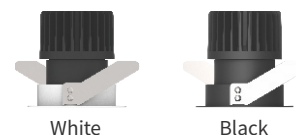

OPERA ANTIGLARE DOWN LIGHT

OPA AG

Mono IP20 **CE**

YYZ Opera antiglare downlights features glare free UGR<12 with various beam angle which is suited for general lighting. The great variety of possible light sources, even the latest generation of LED, combined with the availability of a wide range of accessories, makes this family of products particularly suitable for any type of application, from commercial premises and offices to typical residential environments or highly professional facilities such as museum exhibitions.

FEATURES

MATERIAL	Aluminum
FINISH	White, Black
RATED POWER	7/10/15W
WORKING VOLTAGE	220-240V 50/60Hz
RADIANCE ANGLE	Narrow, Medium, Wide
MOUNTING	Ceiling recessed
CONNECTION	Indoor rated connections
LAMP LIFE	50,000 Hrs
DIMENSION	Ø85x85mm(Cutout Ø75mm)
OPERATING TEMP	-20° C - +50° C
CONTROL	On/Off, Triac, 1-10V, Dali

- **1 LED**
  LED Quality
- **240 VOLTS**
  Working Voltage
- **7/10/15W**
  Rated power

ELECTRICAL DATA

POWER CONSUMPTION	7/10/15W
SUPPLY VOLTAGE	220-240V AC
COLORS	2700K, 3000K, 3500K, 4000K
CRI	90+
LUMEN	90lm/W

DIMENSIONS

ORDERING LOGIC

PRODUCT	CONTROL	WATTAGE	COLOR TEMPERATURE	VOLTAGE	BEAM ANGLE	FINISH	ACCESSORIES	CUSTOM
OPA AG	ON/OFF	7 - 7W	(CT27) 2700K	240VAC	N - Narrow	BL - Black	HCL - Honey Combo Louver	xx
	TRIAC	10 - 10W	(CT30) 3000K		M - Medium	WH - White	LSL - Linear Spread Lens	
	1-10V	15 - 15W	(CT35) 3500K		W - Wide			
	DALI		(CT40) 4000K					

Sample: OPA AG - ON/OFF - 7 - CT27 - 240 - N - BL - HCL - XX