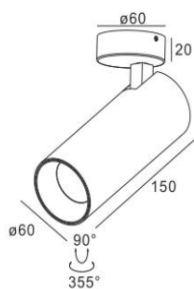

FEATURES

MATERIAL	Aluminum
FINISH	White, Black, Grey
RATED POWER	15W
WORKING VOLTAGE	230V AC
RADIANCE ANGLE	15°/25°/35°/60°
MOUNTING	Surface mounted
CONNECTION	Indoor rated connections
LAMP LIFE	50,000 Hrs
DIMENSION	Ø60 x 150mm
OPERATING TEMP	-20° C - +50° C
CONTROL	On/Off, Dali

CITIZEN
LED Quality

230 VOLTS
Working Voltage

15 W
Rated power

ELECTRICAL DATA

POWER CONSUMPTION	15W
SUPPLY VOLTAGE	230V AC
COLORS	2700K, 3000K, 4000K
CRI	90+
LUMEN	1200 lm

DIMENSIONS

ORDERING LOGIC

PRODUCT	CONTROL	WATTAGE	COLOR TEMPERATURE	VOLTAGE	BEAM ANGLE	FINISH	CUSTOM
CACL	ON/OFF	15 - 15W	(CT27)	230VAC	15 - 15°	BL - Black	xx
	DALI		(CT30)		25 - 25°	GR - Grey	
			(CT40)		35 - 35°	WH - White	
			60 - 60°				

Sample: CACL - ON/OFF - 15 - CT27 - 230 - 15 - BL - XX