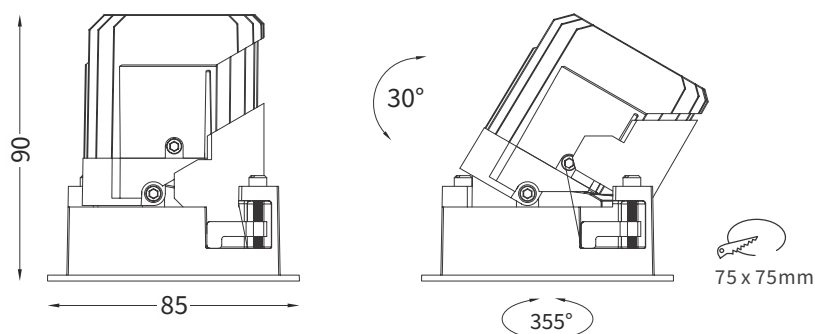

FEATURES

| | |
|-----------------|--------------------------------|
| MATERIAL | Die-cast aluminum |
| FINISH | White, Black, Grey |
| RATED POWER | 10W |
| WORKING CURRENT | 500mA |
| RADIANCE ANGLE | 15°, 25°, 35° Symmetric |
| MOUNTING | Ceiling recessed |
| CONNECTION | Indoor rated connections |
| LAMP LIFE | 50,000 Hrs |
| DIMENSION | 85 x 85 x 90mm(Cutout 75x75mm) |
| OPERATING TEMP | -20° C - +50° C |
| CONTROL | On/Off, Triac, 1-10V, Dali |

DIMENSIONS

ORDERING LOGIC

| PRODUCT | WATTAGE | COLOR TEMPERATURE | CONTROL | BEAM ANGLE | FINISH | ACCESSORIES | CUSTOM | |
|---------|----------|-------------------|---------|-------------|----------|-------------|--------------------|----|
| BM90SQ | 10 - 10W | (CT27) | 2700K | ND - ON/OFF | 15 - 15° | BK - Black | HC - Honey Combo | xx |
| | | (CT30) | 3000K | TR - Triac | 25 - 25° | WH - White | OB - Optical Board | |
| | | (CT35) | 3500K | DA - Dali | 35 - 35° | GR - Grey | | |
| | | (CT40) | 4000K | AN - 0-10V | | | | |
| | | (CT50) | 5000K | | | | | |