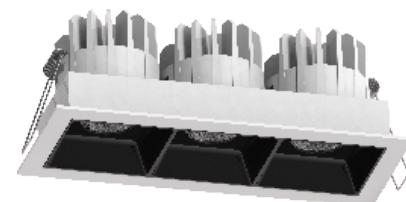

## OPASQ3 (WITH TRIMLESS)

**Mono** IP20 **CE**

YYZ Opera Square downlights are miniature downlights in square profile with choice of 1,2 or 3 lamps with varied beam angles to match the architectural demands. These downlights are becoming a solution that is integrated into the environment to provide efficient and versatile accent lighting.

### FEATURES

MATERIAL	Aluminum
FINISH	White, Black
RATED POWER	3x7/3x10W
WORKING VOLTAGE	220-240V 50/60Hz
RADIANCE ANGLE	Narrow, Medium, Wide
MOUNTING	Ceiling recessed
CONNECTION	Indoor rated connections
LAMP LIFE	50,000 Hrs
DIMENSION	274x75.6x86mm(Cutout 218x80mm)
OPERATING TEMP	-20° C - +50° C
CONTROL	On/Off, Triac, 1-10V, Dali