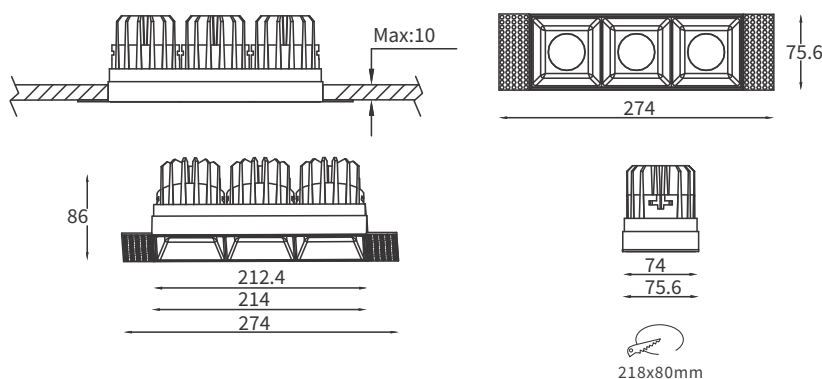

### FEATURES

MATERIAL	Aluminum
FINISH	White, Black
RATED POWER	3x7/3x10W
WORKING VOLTAGE	220-240V 50/60Hz
RADIANCE ANGLE	Narrow, Medium, Wide
MOUNTING	Ceiling recessed
CONNECTION	Indoor rated connections
LAMP LIFE	50,000 Hrs
DIMENSION	274x75.6x86mm(Cutout 218x80mm)
OPERATING TEMP	-20° C - +50° C
CONTROL	On/Off, Triac, 1-10V, Dali

### DIMENSIONS

Stripe Cover

Matt Cover

Square Cover