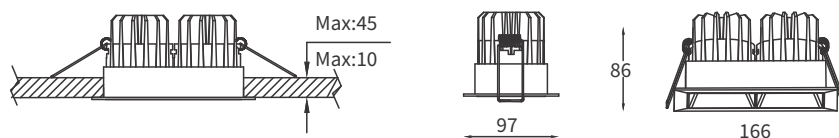

OPERA SQUARE TRIM DOWNLIGHT

OPASQ2 TR (WITH TRIM)

Mono IP20 CE

YYZ Opera Square downlights are miniature downlights in square profile with choice of 1,2 or 3 lamps with varied beam angles to match the architectural demands. These downlights are becoming a solution that is integrated into the environment to provide efficient and versatile accent lighting.

FEATURES

MATERIAL	Aluminum
FINISH	White, Black
RATED POWER	2x7/2x10W
WORKING VOLTAGE	220-240V 50/60Hz
RADIANCE ANGLE	Narrow, Medium, Wide
MOUNTING	Ceiling recessed
CONNECTION	Indoor rated connections
LAMP LIFE	50,000 Hrs
DIMENSION	166x97x86mm(Cutout 148x80mm)
OPERATING TEMP	-20° C - +50° C
CONTROL	On/Off, Triac, 1-10V, Dali

White

Black

Gold

Black

DIMENSIONS

148x80mm

Stripe Cover Matt Cover Square Cover

ORDERING LOGIC