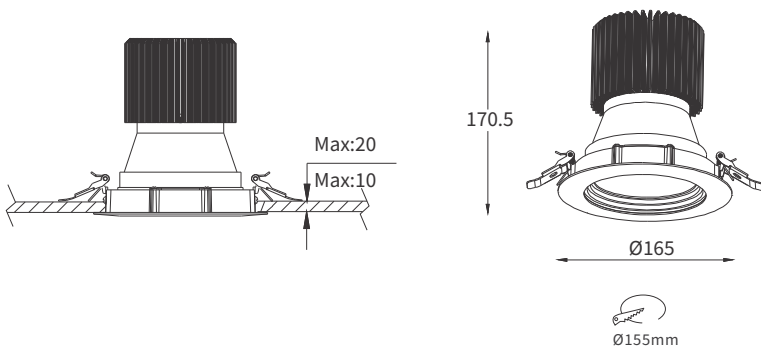

FEATURES

MATERIAL	Aluminum
FINISH	White, Black
RATED POWER	32/42W
WORKING VOLTAGE	220-240V 50/60Hz
RADIANCE ANGLE	Narrow, Medium, Wide, Ultra wide
MOUNTING	Ceiling recessed
CONNECTION	Indoor rated connections
LAMP LIFE	50,000 Hrs
DIMENSION	Ø165 x 170.5mm (Cutout Ø155mm)
OPERATING TEMP	-20° C - +50° C
CONTROL	On/Off, Triac, 1-10V, Dali

- Honey Combo Louver
- Linear Spread Lens
- Spread Lens

ORDERING LOGIC

PRODUCT	WATTAGE	COLOR TEMPERATURE	VOLTAGE	BEAM ANGLE	FINISH	ACCESSORIES	CUSTOM	
LCS 165	32 - 32W	(CT27)	240VAC	N - Narrow	BL - Black	HCL - Honey Combo Louver	xx	
	42 - 42W	(CT30)		3000K	M - Medium	WH - White		LSL - Linear Spread Lens
		(CT35)		3500K	W - Wide			SL - Spread Lens
		(CT40)		4000K	U - Ultra Wide			