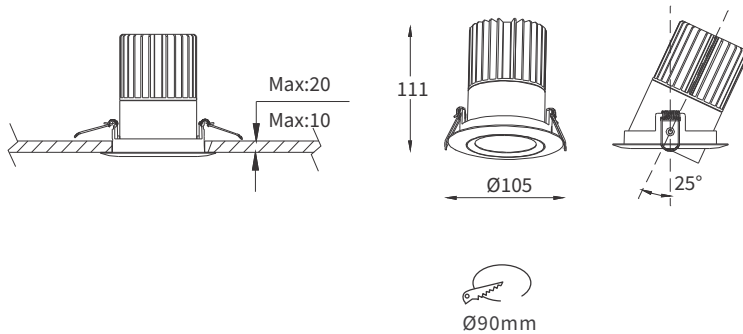

DIMENSIONS

Linear Spread Lens

Spread Lens

ORDERING LOGIC

PRODUCT	WATTAGE	COLOR TEMPERATURE	VOLTAGE	BEAM ANGLE	FINISH	ACCESSORIES	CUSTOM
LCSA 105	15 - 15W	(CT27)	2700K	N - Narrow	BL - Black	LSL - Linear Spread Lens	xx
	20 - 20W	(CT30)	3000K	M - Medium	WH - White	SL - Spread Lens	
		(CT35)	3500K	W - Wide			
		(CT40)	4000K	U - Ultra Wide			

Sample: LCSA 105 - 15 - CT 27 - 240 - N - BL - LSL - XX