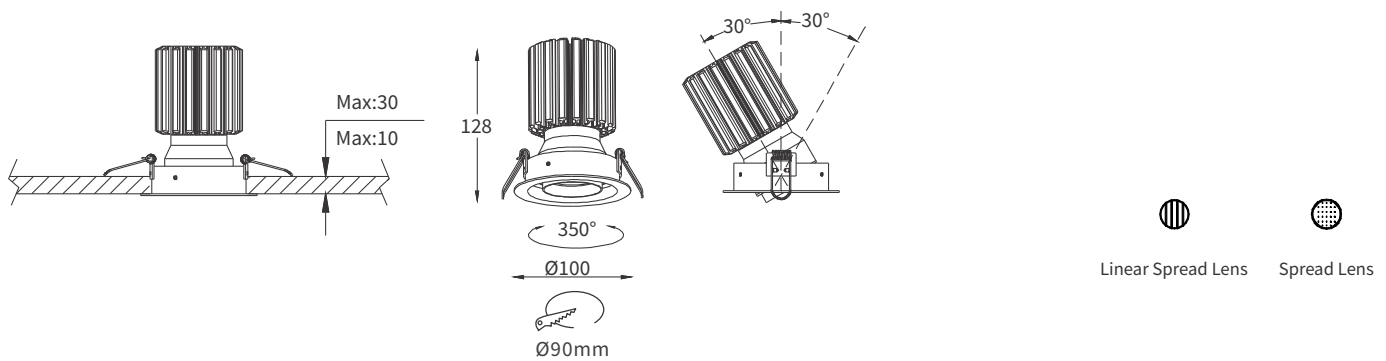

LOCUS ADJUSTABLE DOWN LIGHT

LCSA 100

Mono IP20 CE

YYZ Locus series is a range of downlights designed for applications requiring accent and general lighting. It provides the perfect combination of efficiency, light comfort, and design, without compromising on lighting performance. It offers a wide choice of options for creating the desired ambience, no matter the application is.

FEATURES

| | |
|-----------------|----------------------------------|
| MATERIAL | Aluminum |
| FINISH | White, Black |
| RATED POWER | 20/28W |
| WORKING VOLTAGE | 220-240V 50/60Hz |
| RADIANCE ANGLE | Narrow, Medium, Wide, Ultra wide |
| MOUNTING | Ceiling recessed |
| CONNECTION | Indoor rated connections |
| LAMP LIFE | 50,000 Hrs |
| DIMENSION | Ø100 x 128mm (Cutout Ø90mm) |
| OPERATING TEMP | -20° C - +50° C |
| CONTROL | On/Off, Triac, 1-10V, Dali |

DIMENSIONS

ORDERING LOGIC

| PRODUCT | WATTAGE | COLOR TEMPERATURE | VOLTAGE | BEAM ANGLE | FINISH | ACCESSORIES | CUSTOM |
|----------|----------|-------------------|---------|----------------|------------|--------------------------|--------|
| LCSA 100 | 20 - 20W | (CT27) | 240VAC | N - Narrow | BL - Black | LSL - Linear Spread Lens | xx |
| | 28 - 28W | (CT30) | | M - Medium | WH - White | SL - Spread Lens | |
| | | (CT35) | | W - Wide | | | |
| | | (CT40) | | U - Ultra Wide | | | |