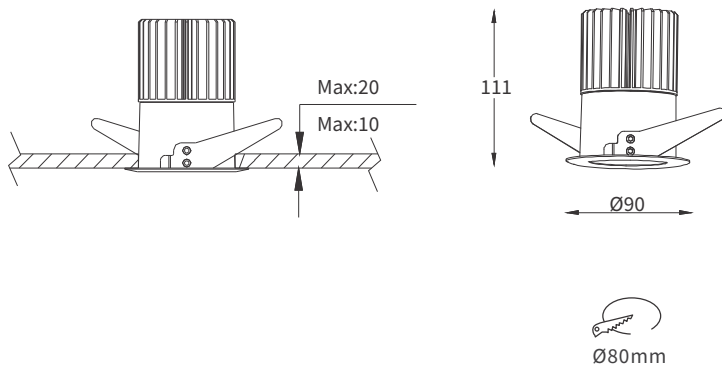

### FEATURES

|                 |                                  |
|-----------------|----------------------------------|
| MATERIAL        | Aluminum                         |
| FINISH          | White, Black                     |
| RATED POWER     | 15/20W                           |
| WORKING VOLTAGE | 220-240V 50/60Hz                 |
| RADIANCE ANGLE  | Narrow, Medium, Wide, Ultra wide |
| MOUNTING        | Ceiling recessed                 |
| CONNECTION      | Indoor rated connections         |
| LAMP LIFE       | 50,000 Hrs                       |
| DIMENSION       | Ø90 x 111mm (Cutout Ø80mm)       |
| OPERATING TEMP  | -20° C - +50° C                  |
| CONTROL         | On/Off, Triac, 1-10V, Dali       |

### DIMENSIONS

Linear Spread Lens

Spread Lens