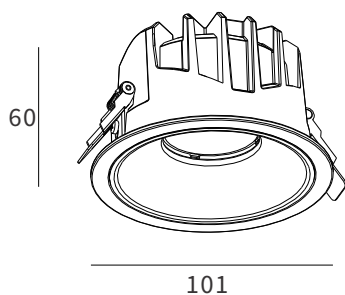

FEATURES

MATERIAL	Die-cast aluminum
FINISH	White, Black
RATED POWER	15.5W
WORKING VOLTAGE	24V DC
RADIANCE ANGLE	15°, 24°, 38°, 55°
MOUNTING	Ceiling recessed
CONNECTION	Indoor rated connections
LAMP LIFE	50,000 Hrs
DIMENSION	Ø101x 60mm (Cutout Ø90mm)
OPERATING TEMP	-20° C - +50° C
CONTROL	On/Off

LEDTEEN
LED Quality

24V DC
Working Voltage

15.5W
Rated power

ELECTRICAL DATA

POWER CONSUMPTION	15.5W
SUPPLY VOLTAGE	220-240V AC
COLORS	2700K, 3000K, 4000K
CRI	80, 90
LUMEN	1156lm

DIMENSIONS

ORDERING LOGIC

PRODUCT	WATTAGE	COLOR TEMPERATURE	BEAM ANGLE	FINISH	REFLECTOR FINISH	
IVY 101	15.5 - 15.5W	(CT27)	2700K	15 - 15°	BK - Black	BL - Black Light
		(CT30)	3000K	24 - 24°	WH - White	BS - Bright Silver
		(CT40)	4000K	38 - 38°	XX - Custom	BB - Bright Black
				55 - 55°		BW - Bright White