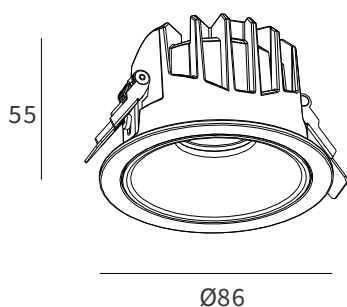

FEATURES

| | |
|-----------------|---------------------------|
| MATERIAL | Die-cast aluminum |
| FINISH | White, Black |
| RATED POWER | 10.5W |
| WORKING VOLTAGE | 24V DC |
| RADIANCE ANGLE | 15°, 24°, 38°, 55° |
| MOUNTING | Ceiling recessed |
| CONNECTION | Indoor rated connections |
| LAMP LIFE | 50,000 Hrs |
| DIMENSION | Ø86 x 55mm (Cutout Ø75mm) |
| OPERATING TEMP | -20° C - +50° C |
| CONTROL | On/Off |

DIMENSIONS

ORDERING LOGIC

| PRODUCT | WATTAGE | COLOR TEMPERATURE | BEAM ANGLE | FINISH | REFLECTOR FINISH | |
|---------|--------------|-------------------|------------|----------|------------------|--------------------|
| IVY 86 | 10.5 - 10.5W | (CT27) | 2700K | 15 - 15° | BK - Black | BL - Black Light |
| | | (CT30) | 3000K | 24 - 24° | WH - White | BS - Bright Silver |
| | | (CT40) | 4000K | 38 - 38° | XX - Custom | BB - Bright Black |
| | | | | 55 - 55° | | BW - Bright White |