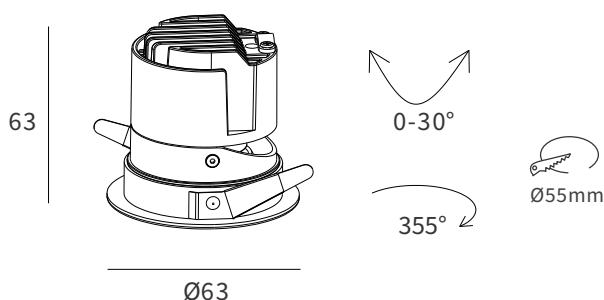

FEATURES

MATERIAL	Die-cast aluminum
FINISH	White, Black
RATED POWER	6.5W
WORKING VOLTAGE	24V DC
RADIANCE ANGLE	15°, 24°, 38°
MOUNTING	Ceiling recessed
CONNECTION	Indoor rated connections
LAMP LIFE	50,000 Hrs
DIMENSION	Ø63 x 63mm (Cutout Ø55mm)
OPERATING TEMP	-20° C - +50° C
CONTROL	On/Off

LEDTEEN
LED Quality

24V DC
Working Voltage

6.5W
Rated power

ELECTRICAL DATA

POWER CONSUMPTION	6.5W
SUPPLY VOLTAGE	220-240V AC
COLORS	2700K, 3000K, 4000K
CRI	80, 90
LUMEN	400lm

DIMENSIONS

ORDERING LOGIC

PRODUCT	WATTAGE	COLOR TEMPERATURE	BEAM ANGLE	FINISH
PRL 63	6.5 - 6.5W	(CT27) 2700K	15 - 15°	BK - Black
		(CT30) 3000K	24 - 24°	WH - White
		(CT40) 4000K	38 - 38°	XX - Custom