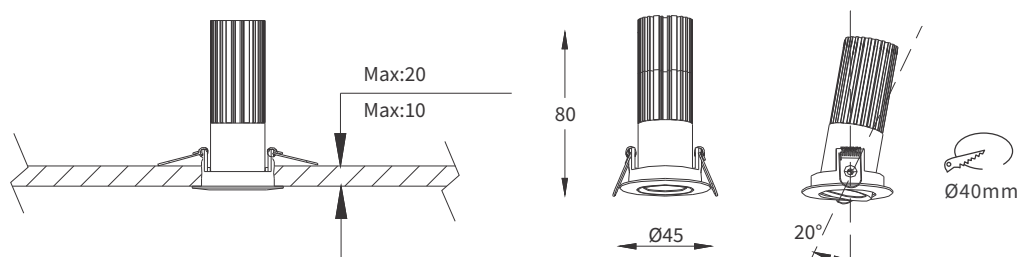

BEETLE MINI ADJUSTABLE DOWN LIGHT

BTL MIA

Mono IP20 CE

YYZ BEETLE MINI series products adopt the best technique of heat conduction, equip with heat resisting optic parts. These mini size fitting are easily designed in a way that it blends in perfectly with the surroundings, which available for more flexible lighting solution.

FEATURES

MATERIAL	Die-cast aluminum
FINISH	White, Black
RATED POWER	7W
WORKING VOLTAGE	220-240V 50/60Hz
LED QUANTITY	1 LED
RADIANCE ANGLE	Narrow, Wide
MOUNTING	Ceiling recessed
CONNECTION	Indoor rated connections
LAMP LIFE	50,000 Hrs
DIMENSION	Ø45 x 80mm (Cutout Ø40mm)
OPERATING TEMP	-20° C - +50° C
STORAGE TEMP	-20° C - +60° C
CONTROL	On/Off

- 1 LED
LED Quality
- 240 VOLTS
Working Voltage
- 7W
Rated power

ELECTRICAL DATA

POWER CONSUMPTION	7W
SUPPLY VOLTAGE	220-240V AC
COLORS	2700K, 3000K, 4000K
CRI	90+
LUMEN	83 lm/W

DIMENSIONS

ORDERING LOGIC

PRODUCT	CONTROL	WATTAGE	COLOR TEMPERATURE	VOLTAGE	BEAM ANGLE	FINISH	CUSTOM	
BTL MIA	ON/OFF	7 - 7W	(CT27)	2700K	240VAC	N - Narrow	BL - Black WH - White	xx
			(CT30)	3000K		W - Wide		
			(CT40)	4000K				