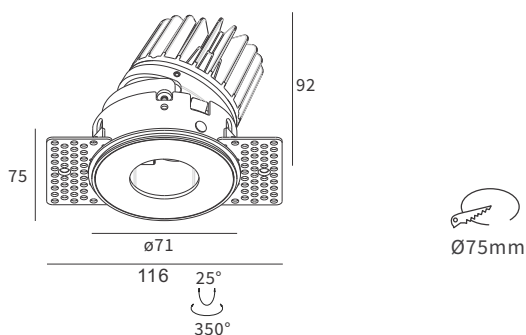

### FEATURES

MATERIAL	Aluminum
FINISH	White
RATED POWER	10W
WORKING CURRENT	500mA
RADIANCE ANGLE	15°, 24°, 36°, 60°
MOUNTING	Ceiling recessed
CONNECTION	Indoor rated connections
LAMP LIFE	50,000 Hrs
DIMENSION	Ø71 x 92mm(CutoutØ75mm)
OPERATING TEMP	-20° C - +50° C
CONTROL	On/Off

### DIMENSIONS