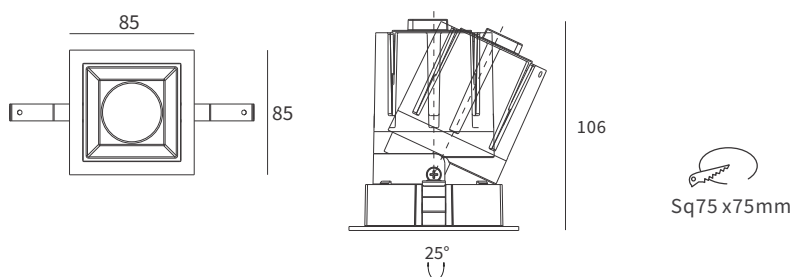

MAXI RECESSED DOWN LIGHT SERIES

MRDL 0064

Mono IP20 CE

YYZ Maxi recessed downlight is a range of downlight whose compact design delivers excellent glare free visual comfort, energy efficiency, easy installation, and good architectural integration. It is specially used for general and accent lighting purposes.

FEATURES

MATERIAL	Aluminum
FINISH	White
RATED POWER	12W
WORKING CURRENT	350mA
RADIANCE ANGLE	15°, 24°, 36°, 60°
MOUNTING	Ceiling recessed
CONNECTION	Indoor rated connections
LAMP LIFE	50,000 Hrs
DIMENSION	85 x 85 x 106mm(Cutout sq75x75mm)
OPERATING TEMP	-20° C - +50° C
CONTROL	On/Off

1 LED
LED Quality

350mA
Working Current

12W
Rated power

ELECTRICAL DATA

POWER CONSUMPTION	12W
SUPPLY VOLTAGE	220-240VAC
COLORS	2700K, 3000K, 4000K
CRI	90+
LUMEN	1080lm

DIMENSIONS

ORDERING LOGIC

PRODUCT	WATTAGE	COLOR TEMPERATURE	CONTROL	CURRENT	BEAM ANGLE	FINISH	CUSTOM
MRDL 0064	12 - 12W	(CT27)	2700K	350mA	15 - 15°	WH - White	xx
		(CT30)	3000K		24 - 24°		
		(CT40)	4000K		36 - 36°		
					60 - 60°		