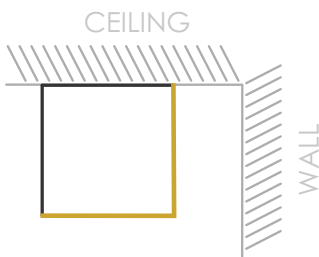

ATST

YYZ Artiste is a suspended, wall/surface or recessed luminaire that creates an architectural 90° corner. For two-sided illumination around a perimeter, use a wall/surface model. Hang a suspended “L” model for illuminating a wall surface and to provide ambient downlight. Hang a suspended “diamond” model to provide a wide swath of direct ambient downlight.

Sample: ATST-SL - 12 - CT 27 - 0-10V - AL - EM

MOUNTING OPTIONS

3.5S
Suspended "L" Orientation

3.5DIA
Suspended "DIAMOND" Orientation

3.5SM
Wall, Ceiling or Corner Mount

SUSPENSION HARDWARE

- STD : Standard separate 115mm diameter power canopy and suspension
- COMBO : 115mm diameter canopy and suspension are combined
- SMALL : 82mm diameter small separate power canopy and suspension