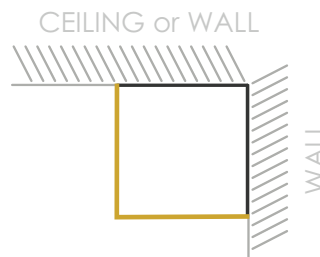

ATST

YYZ Artiste is a suspended, wall/surface or recessed luminaire that creates an architectural 90° corner. For two-sided illumination around a perimeter, use a wall/surface model. Hang a suspended “L” model for illuminating a wall surface and to provide ambient downlight. Hang a suspended “diamond” model to provide a wide swath of direct ambient downlight.

Sample: ATST-SL - 12 - CT 27 - 0-10V - AL - EM

MOUNTING OPTIONS

3.5S
Suspended "L" Orientation

3.5DIA
Suspended "DIAMOND" Orientation

3.5SM
Wall, Ceiling or Corner Mount

SUSPENSION HARDWARE

- STD : Standard separate 115mm diameter power canopy and suspension
- COMBO : 115mm diameter canopy and suspension are combined
- SMALL : 82mm diameter small separate power canopy and suspension