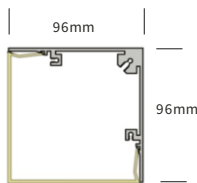

DIMENSION

ORDERING LOGIC

PRODUCT	WATTAGE	COLOR TEMPERATURE	DRIVER	FINISH	OPTIONS
ARTISTE -ATST - SL	12 - 12W/Mtr	(CT27) 2700K	0-10V	AL - Aluminium natural	EM - 3 Hour Emergency Kit-Remote
ARTISTE -ATST - DIA	13.4 - 13.4W/Mtr	(CT30) 3000K	1-10V	BK - Black powder coat	PIR-A - PIR Absence Detector - remote
ARTISTE -ATST - SM	14 - 14W/Mtr	(CT35) 3500K	DALI	WH - White powder coat	PIR-P - PIR Presence Detector - remote
	22 - 22W/Mtr	(CT40) 4000K	NON DIM	RAL - RAL powder coat	DPIR - DALI PIR Sensor
	25 - 25W/Mtr	(CT50) 5000K	DMX	BR - Bronze powder coat	(XX) - Custom
	44.6 - 44.6W/Mtr	(CT65) 6500K	PHASE DIM		
		(RGBW) RGBW			
		(CTXX) CUSTOM			

Sample: ATST-SL - 12 - CT 27 - 0-10V - AL - EM